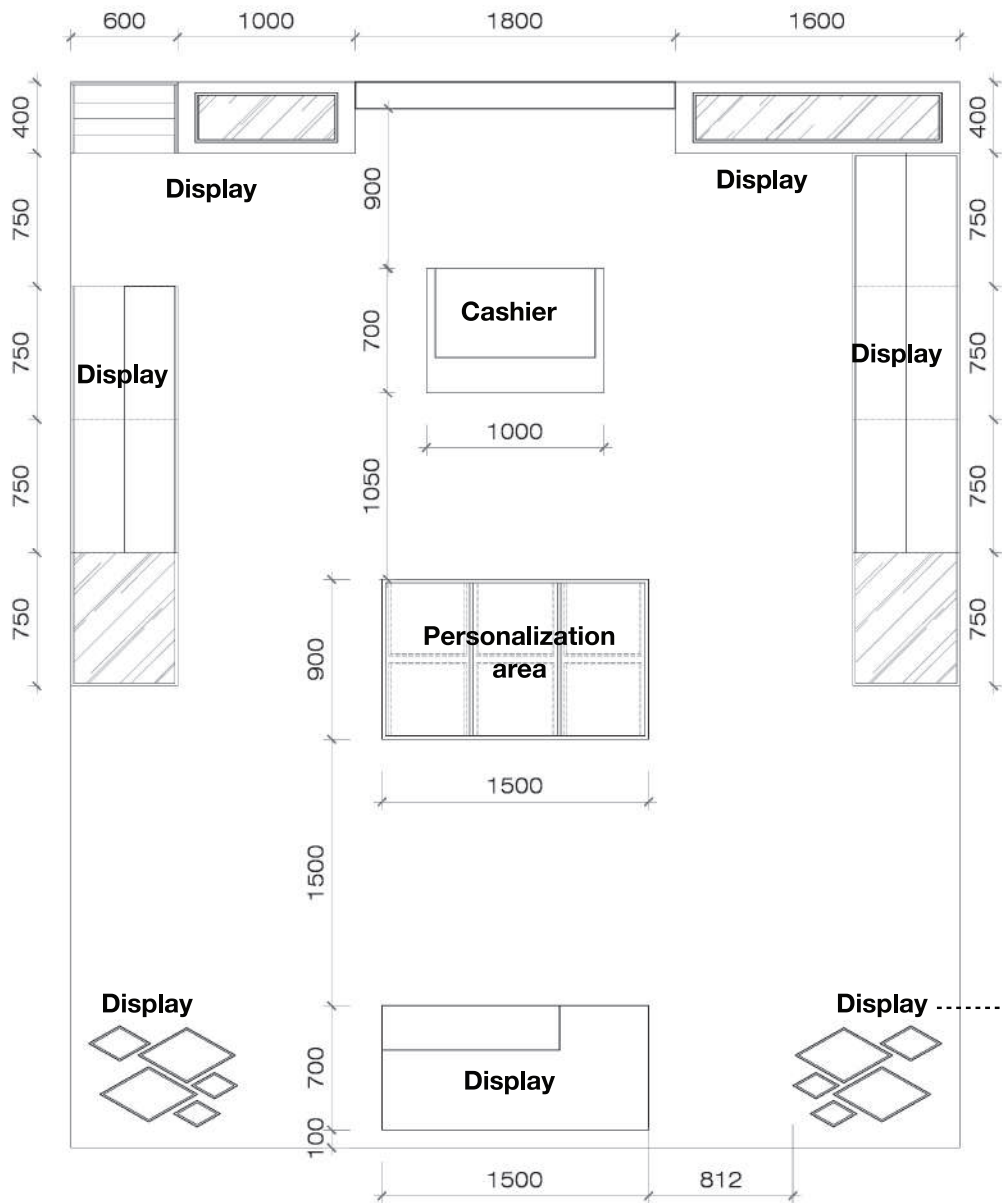

# PERSPECTIVE

FRONT VIEW

BACK VIEW

TOP VIEW

# LAYOUT PLAN

30 SQ.M.

SHOP  
DISPLAY

SHOP IN SHOP  
FIXTURE

SHOP IN SHOP FIXTURE: mm.  
60.5 and 30 Degree angles