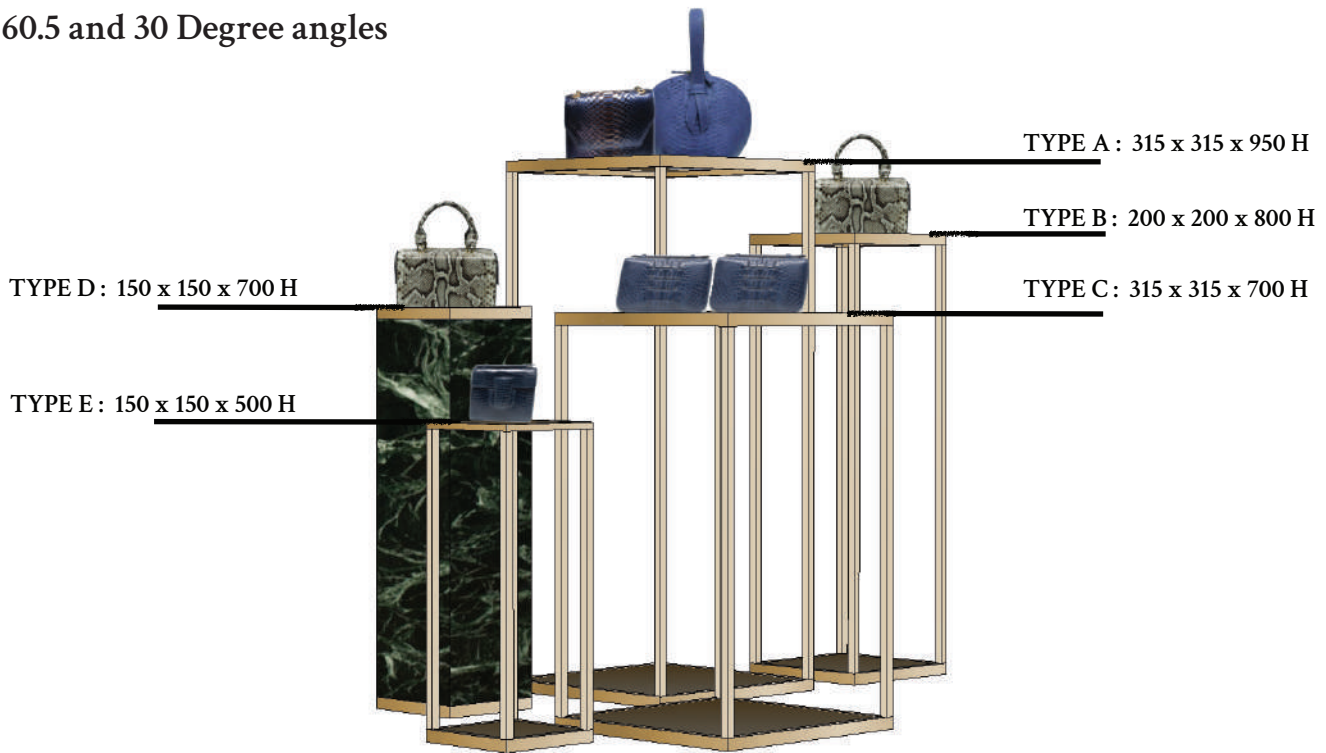

# PERSPECTIVE

FRONT VIEW

BACK VIEW

TOP VIEW

# LAYOUT PLAN

30 SQ.M.

SHOP  
DISPLAY

SHOP IN SHOP  
FIXTURE

SHOP IN SHOP FIXTURE: mm.  
60.5 and 30 Degree angles