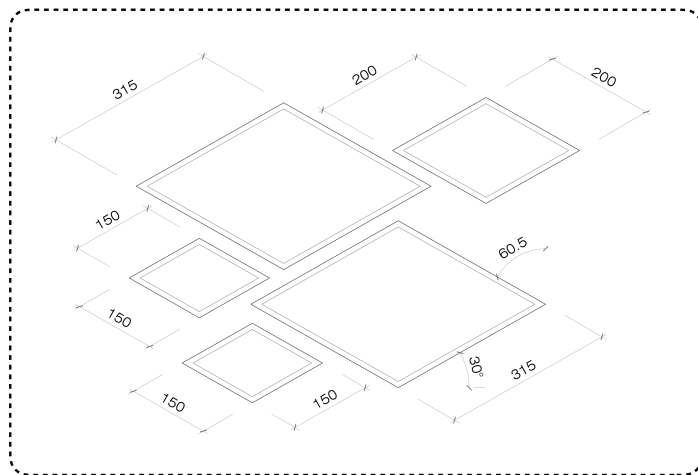

# PERSPECTIVE

FRONT VIEW

BACK VIEW

TOP VIEW

# LAYOUT PLAN

30 SQ.M.

SHOP  
DISPLAY

SHOP IN SHOP  
FIXTURE

SHOP IN SHOP FIXTURE: mm.  
60.5 and 30 Degree angles