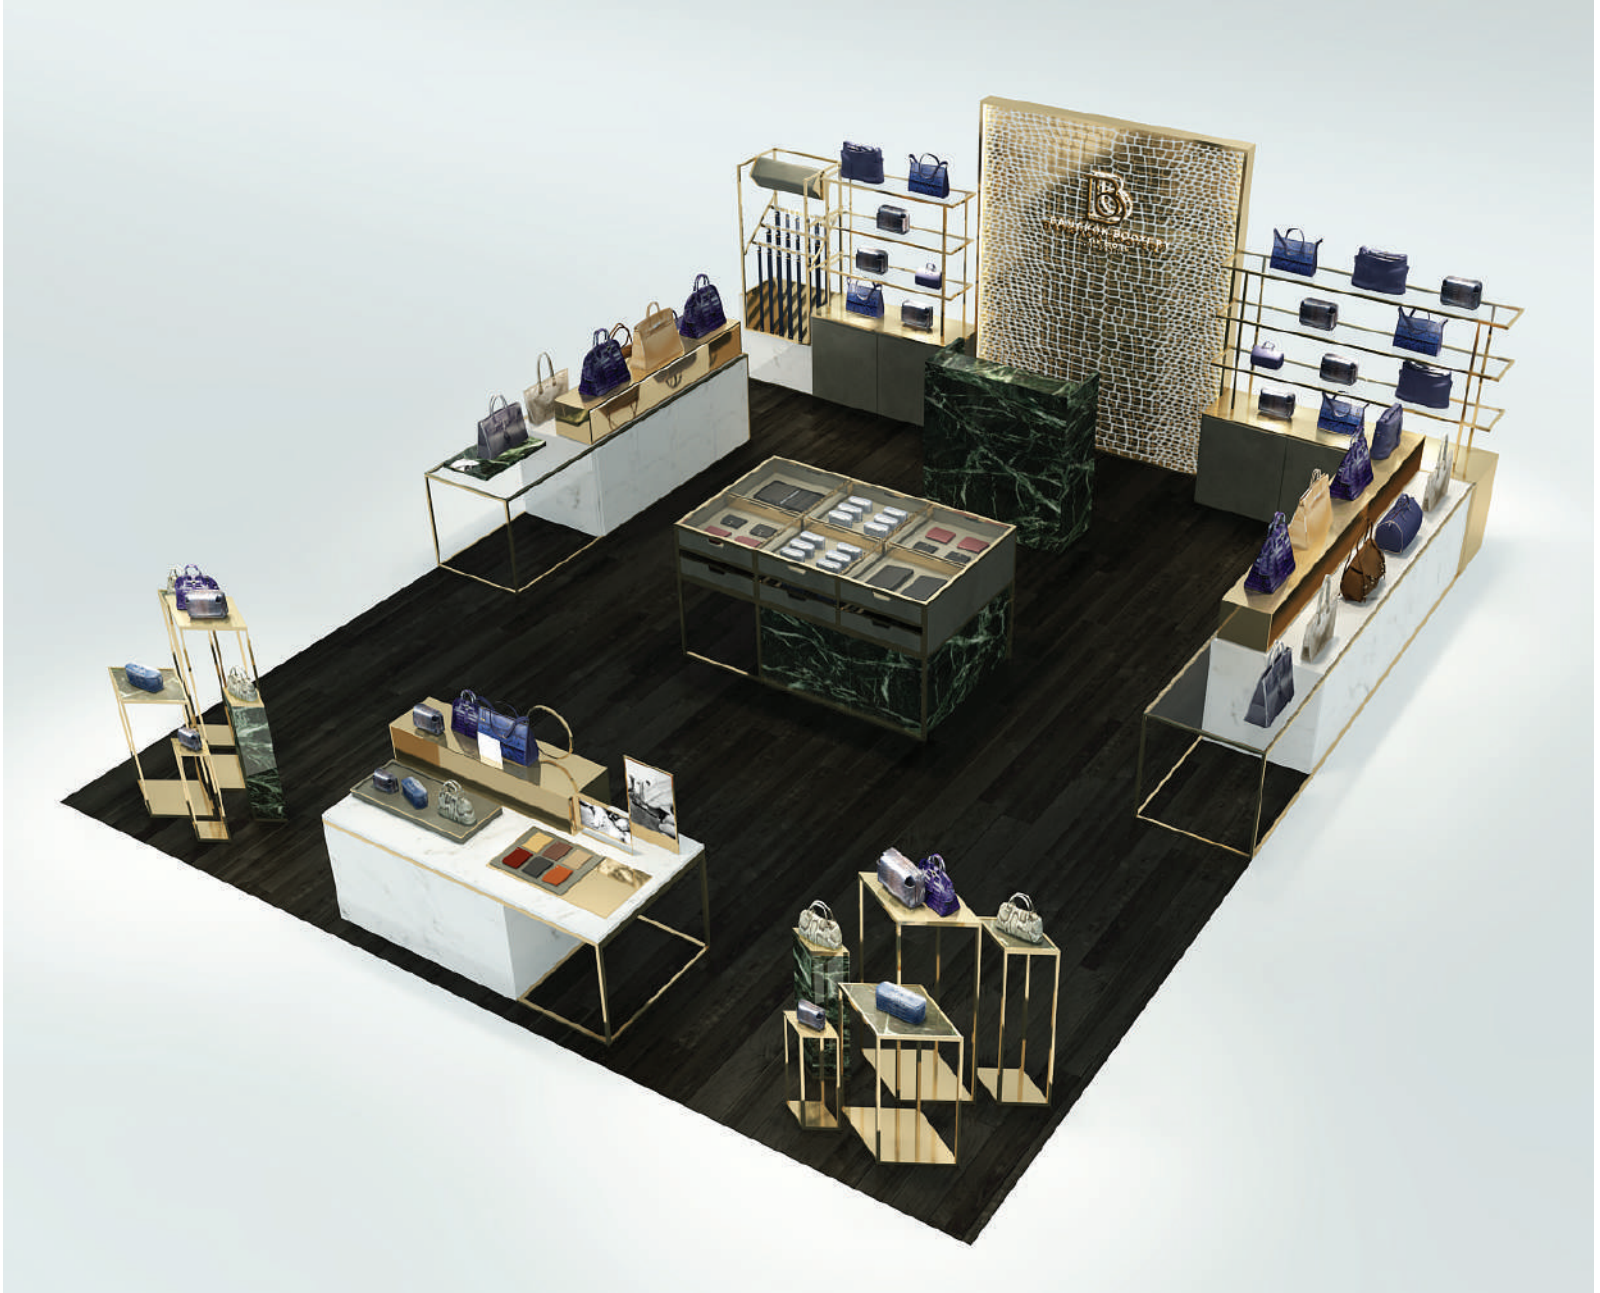

# SHOP IN SHOP

PRESENTATION

**BANGKOK BOOTERY**  
SINCE 1937 • THE EXOTIC

# PERSPECTIVE

FRONT VIEW

BACK VIEW

TOP VIEW

# LAYOUT PLAN

30 SQ.M.

SHOP  
DISPLAY

SHOP IN SHOP  
FIXTURE

SHOP IN SHOP FIXTURE: mm.  
60.5 and 30 Degree angles